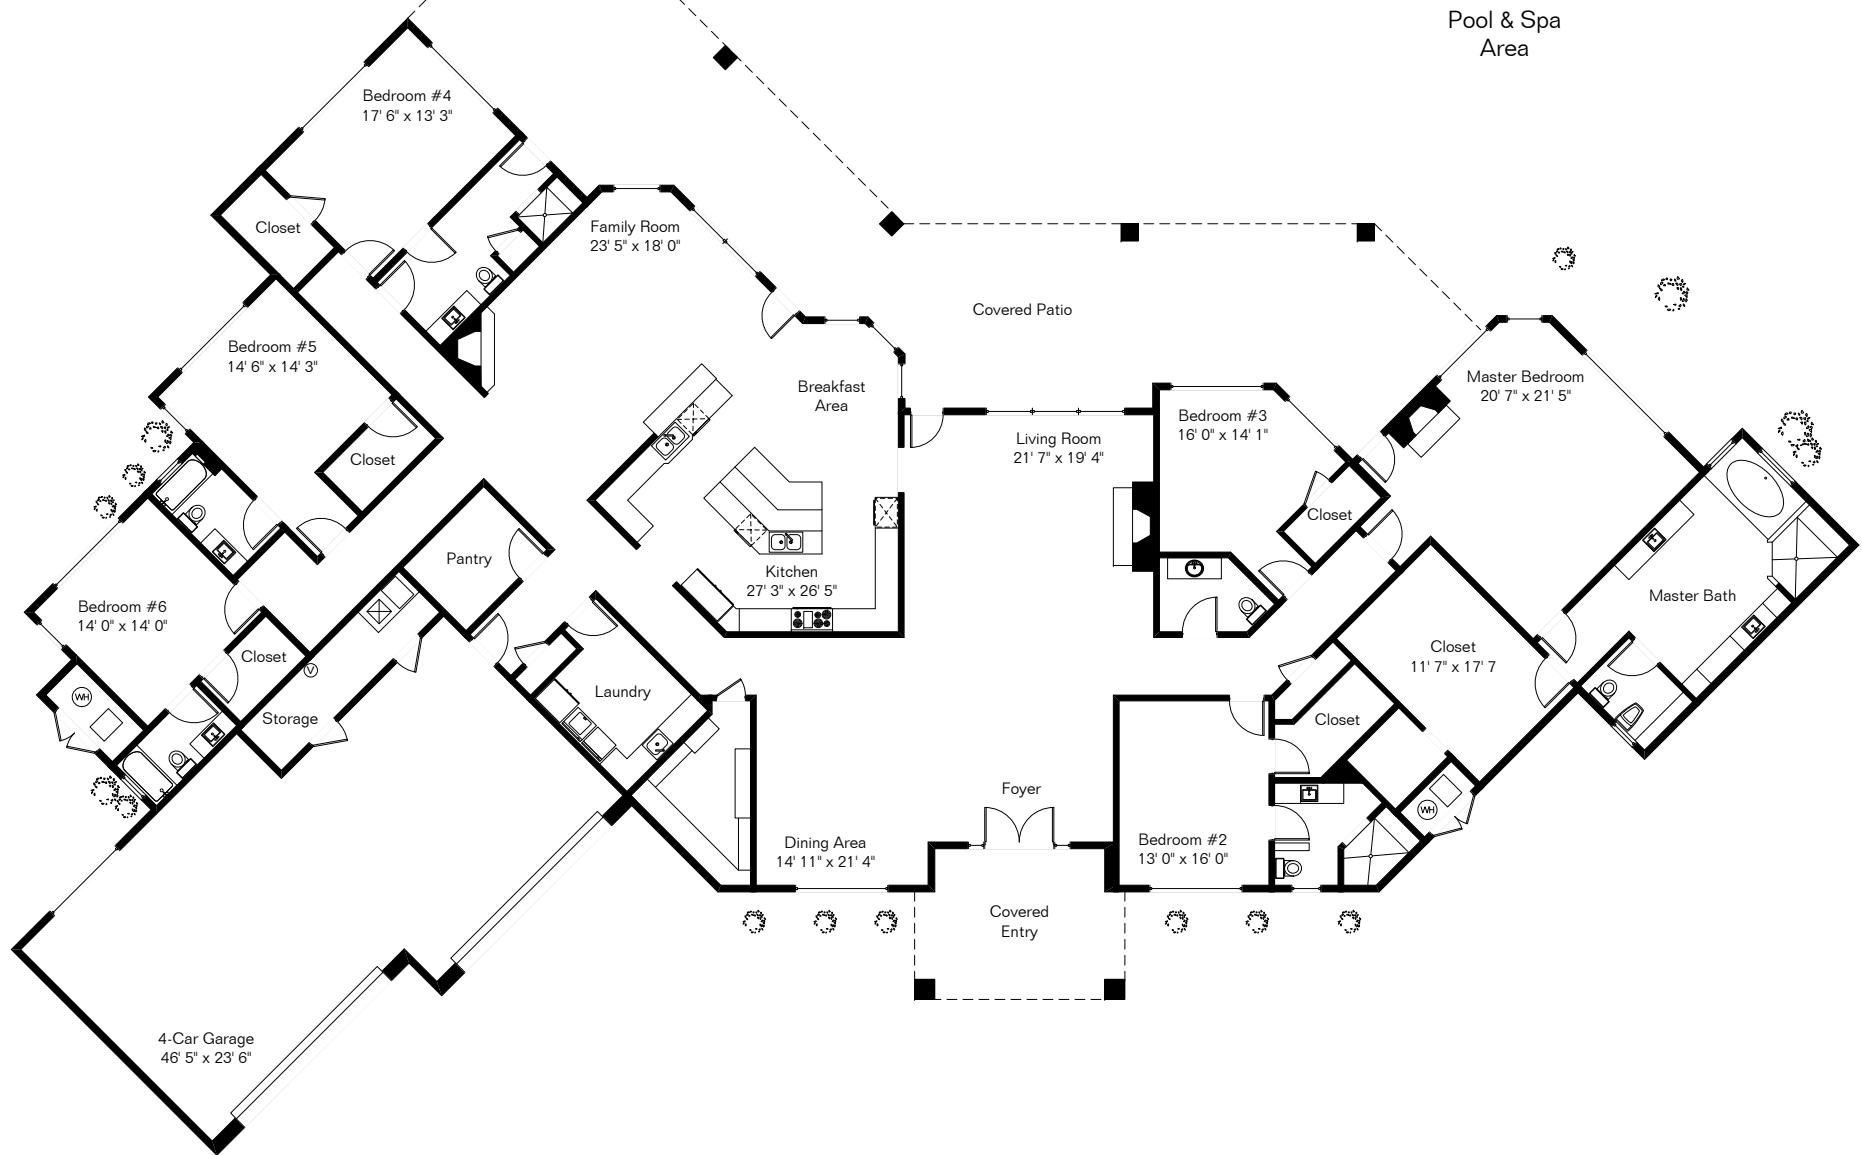

The square footages and room size information are deemed to be reliable but are not guaranteed and should be independently verified.

# 6440 N Paseo Tamayo

Site Visit February 2017

Copyright 2017 Floor Plans First! LLC  
All Rights Reserved.

Living Area 6,107 Sq Ft  
Garage 1,263 Sq Ft

[www.FloorPlansFirst.com](http://www.FloorPlansFirst.com)